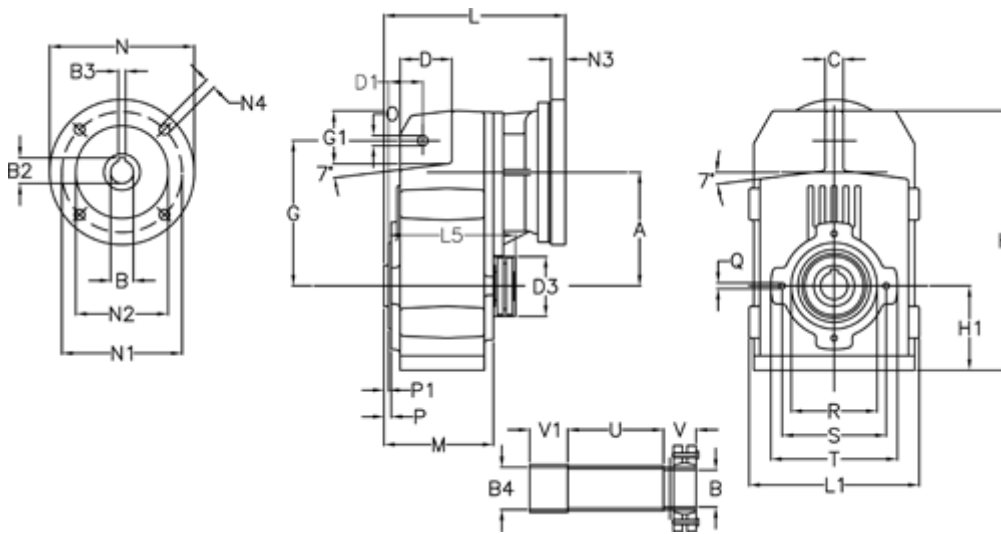

Article number: 29560535255225

Description: Shaft mounted gear
A512S-352,5-P71B5

Measures

A = 211.30	D1 = 65.0	I5 = 222.0	P1 = 4.5	V1 = 50
B = 52	d3 = 120	M = 163.0	Q = M12x19	
B1 = 14	G = 278	N = 160	R = 180	
B2 = 16.3	G1 = 105.5	N1 = 130	S = 215	
B3 = 5	H = 479.0	N2 = 110	T = 250	
B4 = 54	H1 = 144.0	N4 = M8x16	Tightening torque N m = 14.5	
C = 20	L = 268.0	O = 22	U = 91.0	
D = 93.5	L1 = 273	P = 8.5	V = 62	